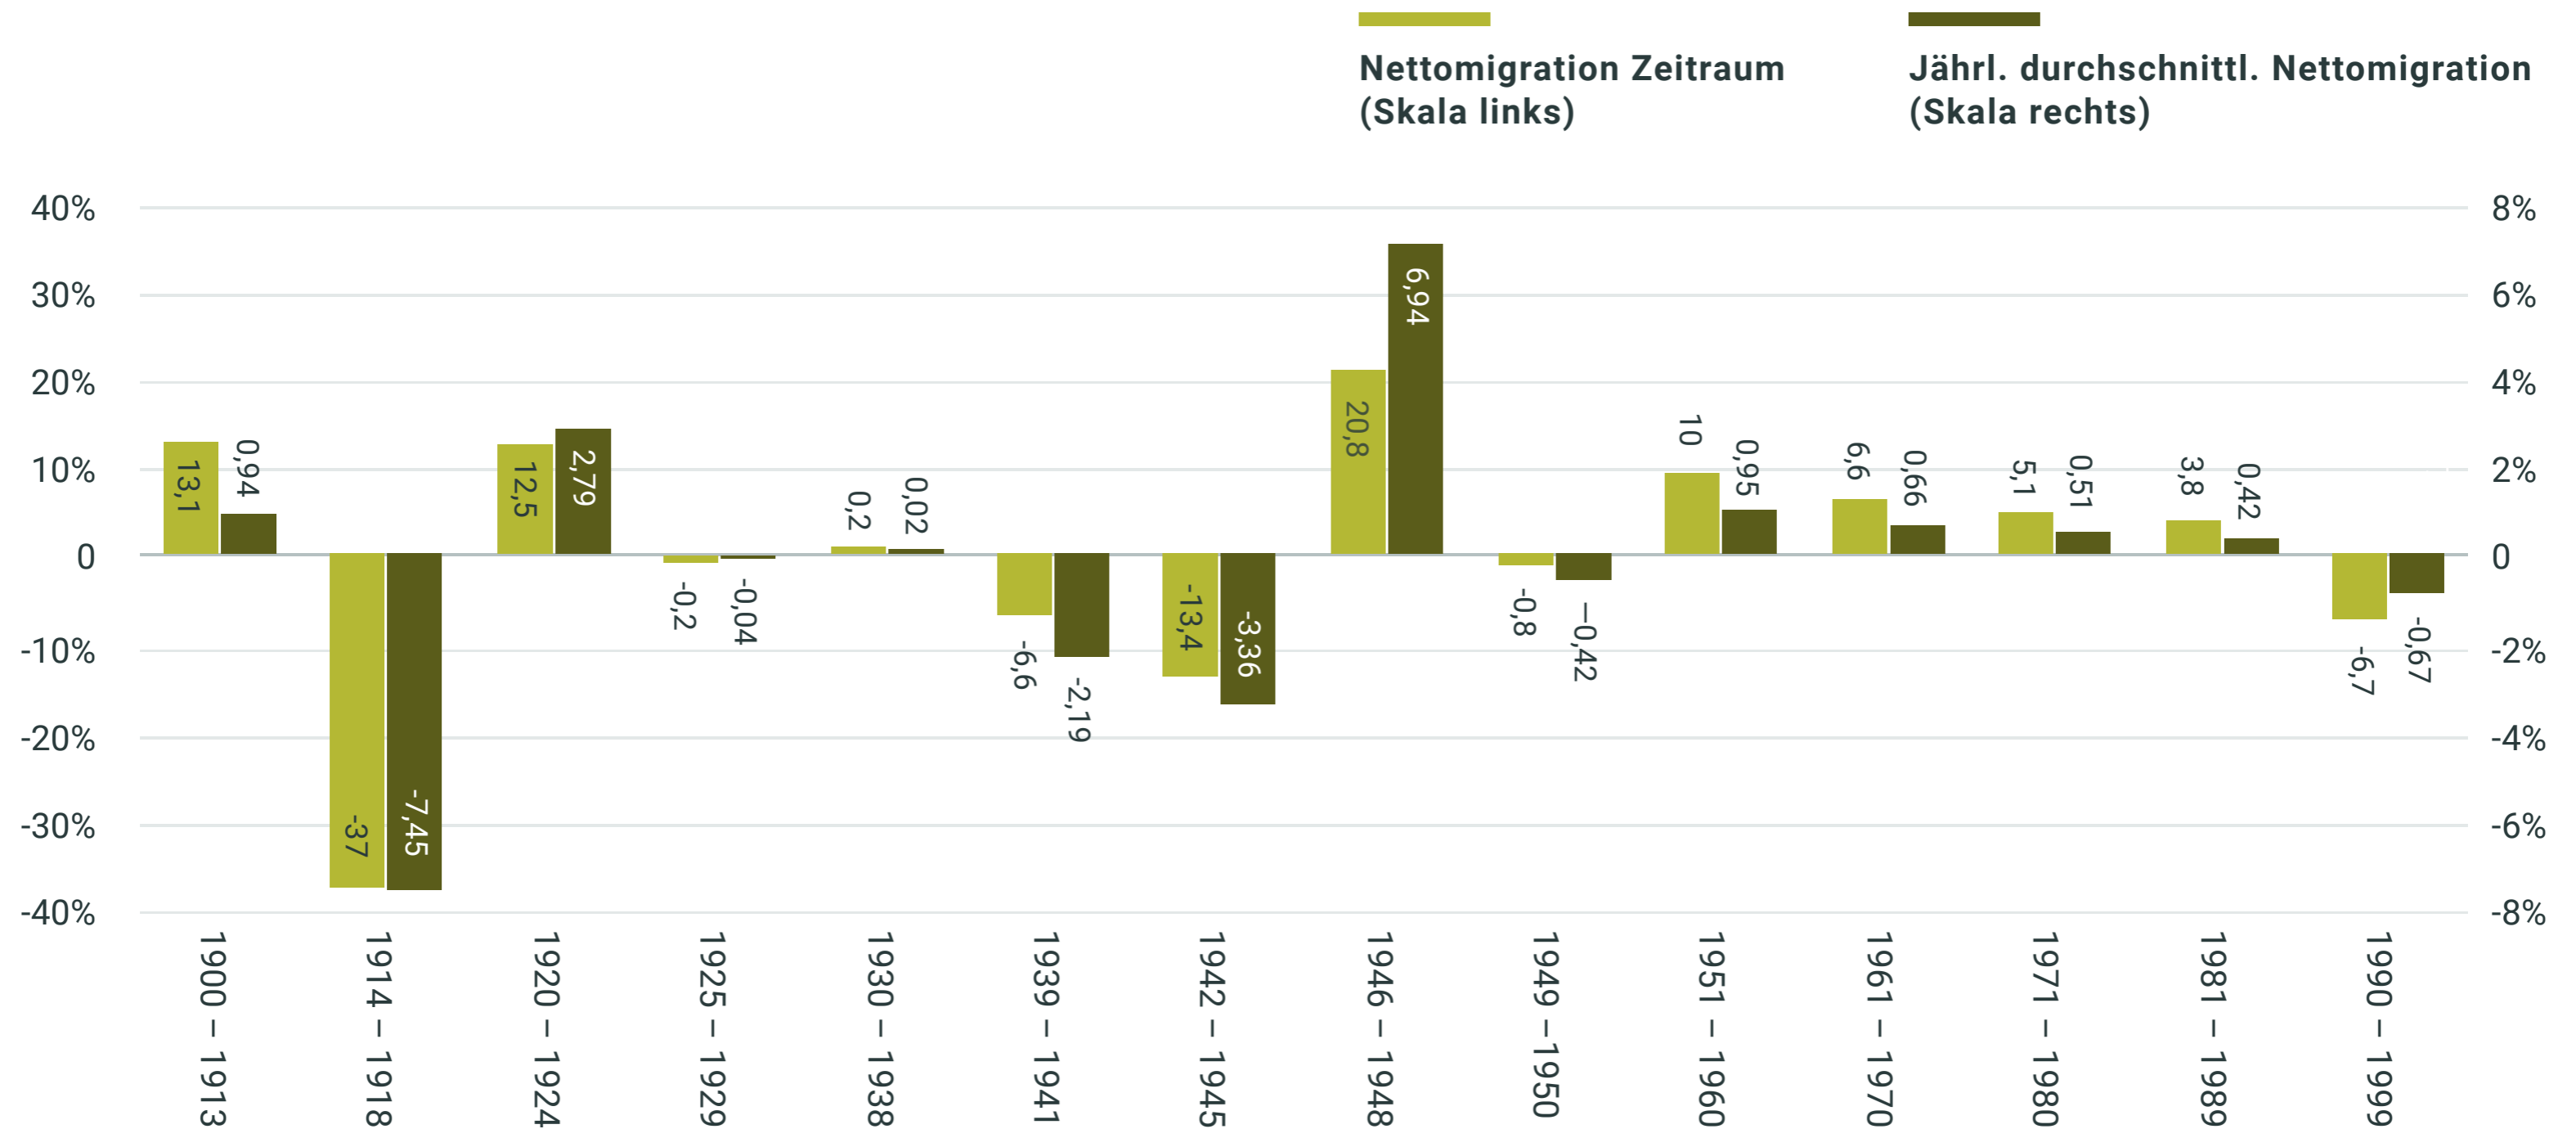

Nettomigration und Nettomigrationsrate nach Zeiträumen

in Prozent der Anfangsbevölkerung

Quelle: Hazans, M. (2019). *Emigration from Latvia. Brief History and Driving Forces in the Twenty-First Century*. In: R. Kaša and I. Mieriņa, *The Emigrant Communities of Latvia: National Identity, Transnational Belonging and Diaspora Politics*. Springer, S. 5-68.